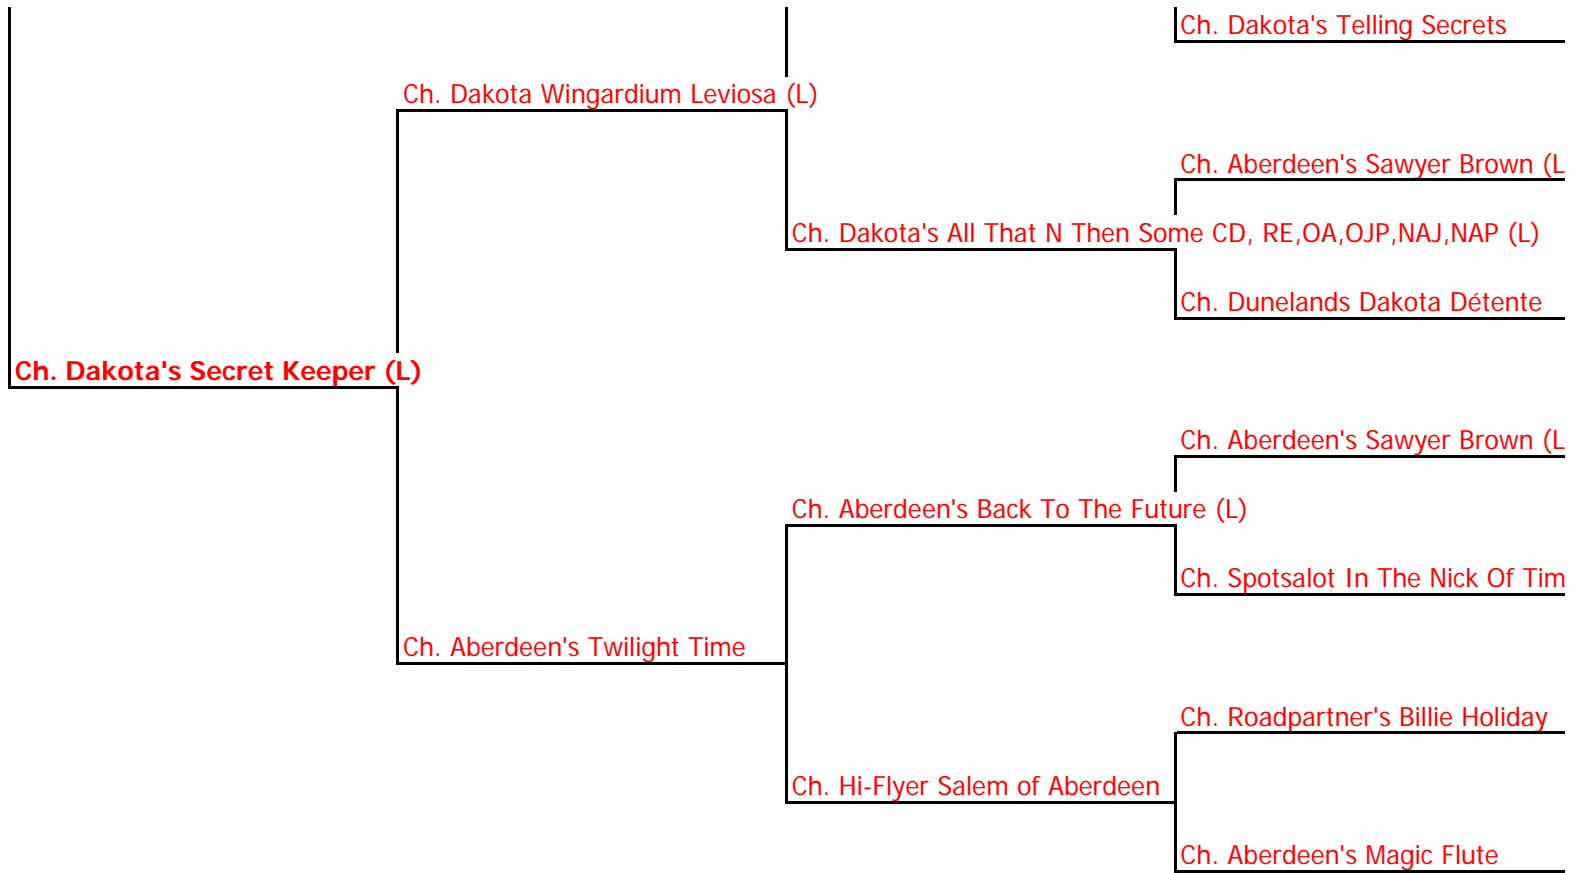

Dakota Dalmatian Pedigree